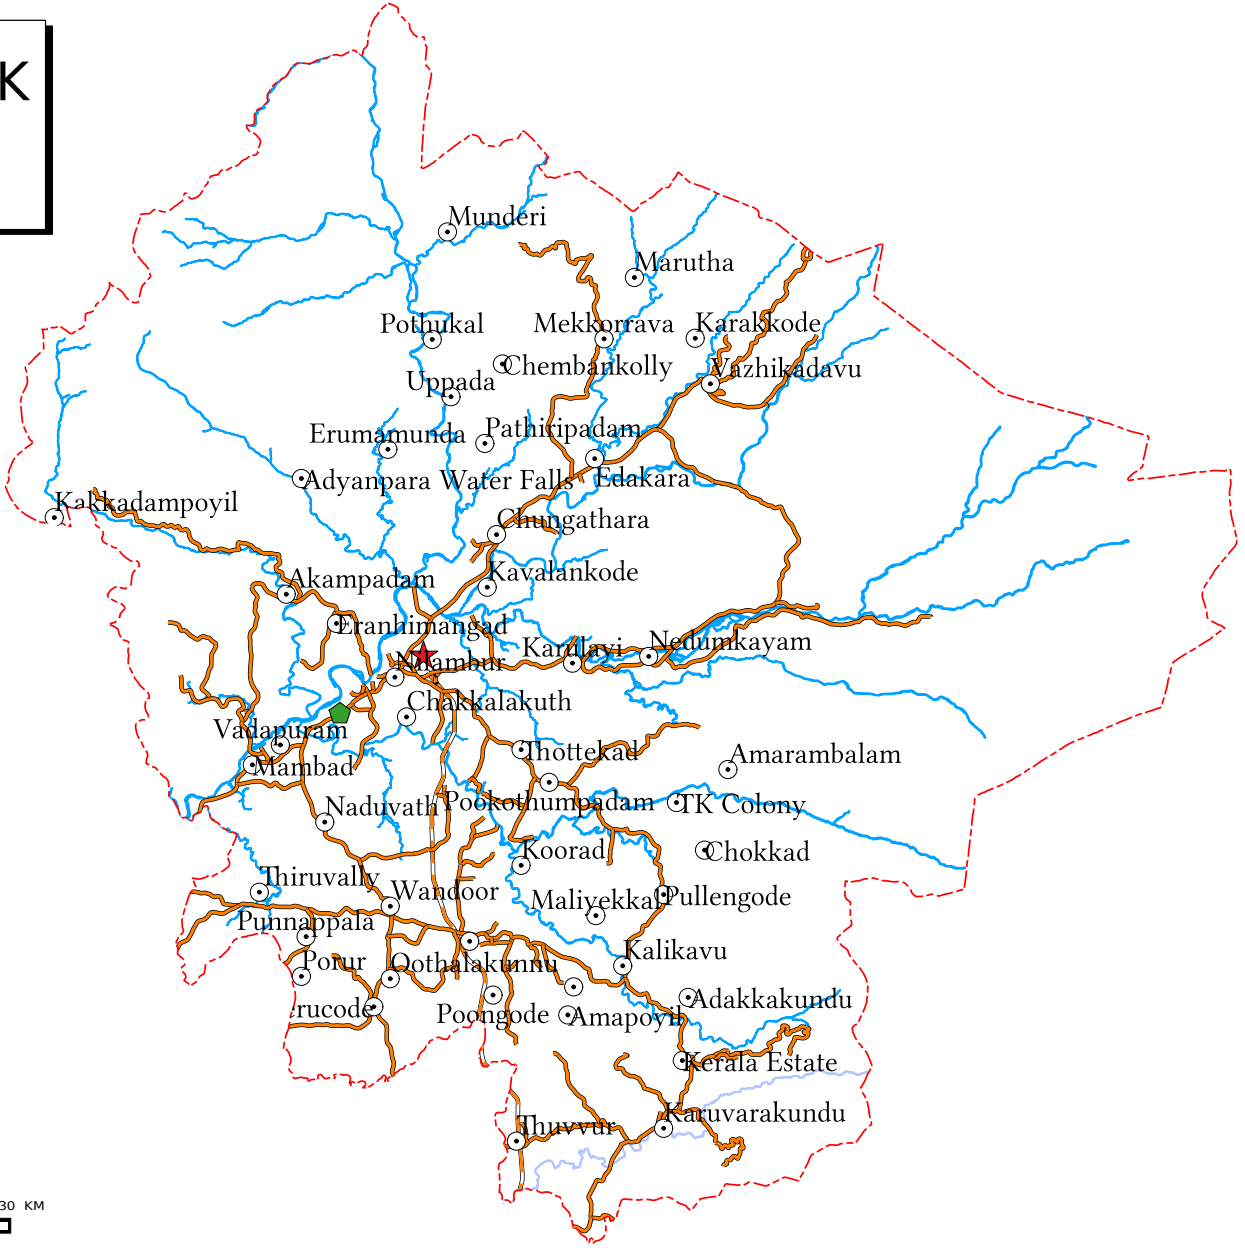

NILAMBUR TALUK ROAD MAP

LEGENDS

- Places
- ▭ Nilambur Taluk Boundary
- ★ Railway Station
- ◆ KSRTC Bus Terminal
- Road Network
- Railway
- Chaliyar River